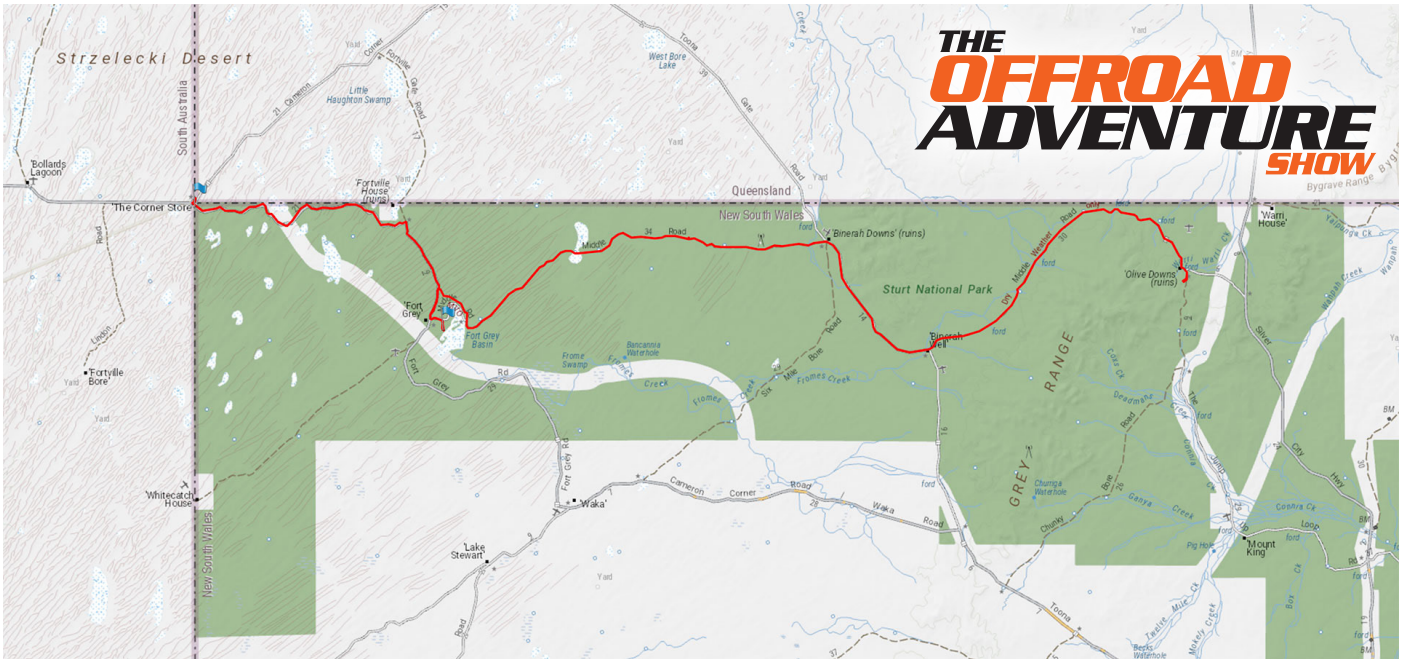

CORNER COUNTRY CAMERON CORNER NSW

TRACK NOTES:

Part 2 of our Corner Country Adventure, including Fort Grey, Corner Country Track, Dog Fence and Camerons Corner Store

DISTANCE: 135km

NEARBY TRACKS: Strzelecki Track, Birdsville Track, Simpson Desert,

NEAREST TOWN: Tibooburra, Broken Hill

LOCAL CONTACT:

Cameron's Corner Store

(08) 8091 3872

WATCH THE ADVENTURE *HERE:*